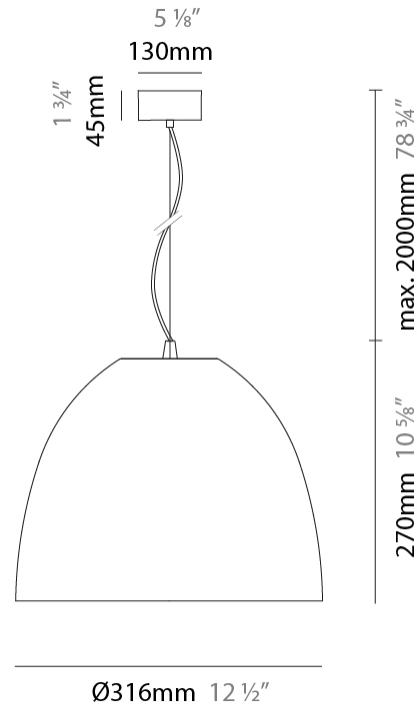

PROJECT	
TYPE	
SPECIFIER	
QUANTITY	
DATE	

AURORA XS FOOD SUSPENSION

A1010044 -

base number   Finish Options   Beam Angle

1. To build a product code in our configurator select the specify button on the base model # product page
2. To build a manual product code on this datasheet choose from the options listed below in blue font and add the suffix to the base model #

GENERAL

Series: Aurora Food
Subseries: Aurora XS Food
Partner: Side
Division: Architectural
Installation: Suspension
Product Type: Pendant
Mounting Location: Ceiling
Light Distribution: Direct

PHYSICAL

Shape: Dome
Diameter (mm): 316
Diameter (in): 12 1/2
Height (mm): 270
Height (in): 10 5/8
Max. Overall Height (mm): 2270
Max. Overall Height (in): 89 3/8
Weight (kg): 3.1
Weight (lbs): 6.8
Fixture Finish: [RWH / BLK / GRV](#)
Fixture Material: Aluminum
Cable Details: 2000mm / 78 3/4" Cable

ELECTRICAL

Lamp Type: LED
Input Wattage (W): 41
Dimming: Non-Dimmable
Driver Included: Yes
Driver Location: Integrated
Driver Type: Constant Current - Universal
Driver Class: Class 2
Input Voltage (V): 120
Constant Current (MA): 1050mA

LED

Max. Delivered Lumen (lm): 2592
CRI: >90 CRI
Lamp Life (hrs): 50000

OPTICAL

Beam Angle: [Symmetrical Diffusing 30,60](#)

RATINGS AND CERTIFICATIONS

Certified By: Certified for North American Standards
IP rating: IP20