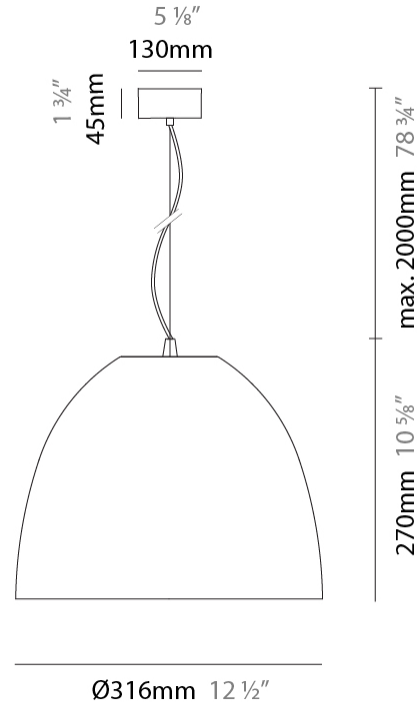

PROJECT	
TYPE	
SPECIFIER	
QUANTITY	
DATE	

AURORA XS FOOD SUSPENSION

A1010046

base number Finish
Options

1. To build a product code in our configurator select the specify button on the base model # product page
2. To build a manual product code on this datasheet choose from the options listed below in blue font and add the suffix to the base model #

GENERAL

Series: Aurora Food
Subseries: Aurora XS Food
Partner: Side
Division: Architectural
Installation: Suspension
Product Type: Pendant
Mounting Location: Ceiling
Light Distribution: Direct

PHYSICAL

Shape: Dome
Diameter (mm): 316
Diameter (in): 12 1/2
Height (mm): 270
Height (in): 10 5/8
Max. Overall Height (mm): 2270
Max. Overall Height (in): 89 3/8
Weight (kg): 3.1
Weight (lbs): 6.8
Fixture Finish: [RWH](#) / [BLK](#) / [GRY](#)
Fixture Material: Aluminum
Cable Details: 2000mm / 78 3/4" Cable

ELECTRICAL

Lamp Type: LED
Input Wattage (W): 41
Dimming: Non-Dimmable
Driver Included: Yes
Driver Location: Integrated
Driver Type: Constant Current - Universal
Driver Class: Class 2
Input Voltage (V): 120
Constant Current (MA): 1050mA

LED

Color Temperature (°K): 4000
Max. Delivered Lumen (lm): 4484
CRI: >90 CRI
Lamp Life (hrs): 50000

OPTICAL

Beam Angle: Symmetrical Diffusing 30,60

RATINGS AND CERTIFICATIONS

Certified By: Certified for North American Standards
IP rating: IP20