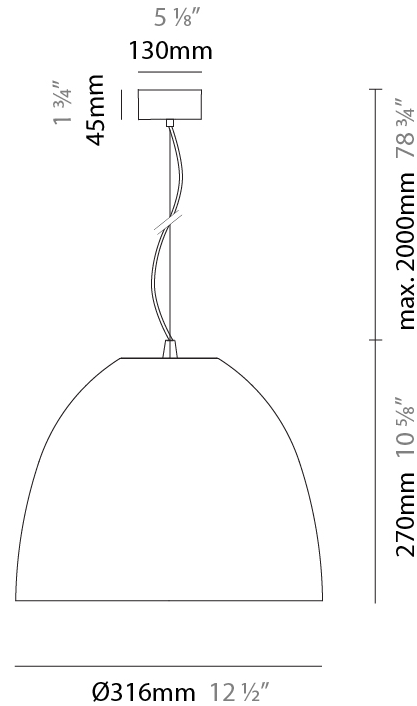

PROJECT
TYPE
SPECIFIER
QUANTITY
DATE

AURORA XS FOOD SUSPENSION

A1010049 -

base number   Finish Options   Beam Angle

1. To build a product code in our configurator select the specify button on the base model # product page
2. To build a manual product code on this datasheet choose from the options listed below in blue font and add the suffix to the base model #

GENERAL

Series: Aurora Food
Subseries: Aurora XS Food
Partner: Side
Division: Architectural
Installation: Suspension
Product Type: Pendant
Mounting Location: Ceiling
Light Distribution: Direct

PHYSICAL

Shape: Dome
Diameter (mm): 316
Diameter (in): 12 1/2
Height (mm): 270
Height (in): 10 5/8
Max. Overall Height (mm): 2270
Max. Overall Height (in): 89 3/8
Weight (kg): 3.1
Weight (lbs): 6.8
Diffuser: Symmetrical Diffusing
Fixture Finish: [RWH](#) / [BLK](#) / [GRY](#)
Fixture Material: Aluminum
Cable Details: 2000mm / 78 3/4" Cable

ELECTRICAL

Lamp Type: LED
Input Wattage (W): 41
Dimming: Non-Dimmable
Driver Included: Yes
Driver Location: Integrated
Driver Type: Constant Current - Universal
Driver Class: Class 2
Input Voltage (V): 120
Constant Current (MA): 1050

LED

Color Temperature (°K): 2400
Max. Delivered Lumen (lm): 2670
CRI: >90 CRI
Lamp Life (hrs): 50000

OPTICAL

Beam Angle: [30](#) / [60](#)

RATINGS AND CERTIFICATIONS

Certified By: Certified for North American Standards
IP rating: IP20